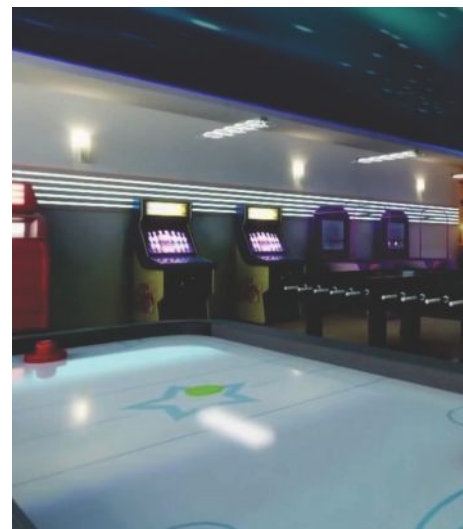

CLUB-IRIS CONVIVIAL CLUBBING... IS HERE

The Club IRIS at Florence Park will boast of eclectic assortment of pastimes, hobbies, activities and invigorating sports and fitness facilities, among other things. An Integrated Complex - including a Gymnasium, Semi-Olympic size Swimming Pool, Kids Pool with Water slides, Aqua Theme Area.

And for more Indoor Thrills - Pool Tables, Table Tennis, Cards Room, Carom and Chess, Restaurant cum Banquet, Dedicated Children Play area with VR, Video Games, Air Hockey etc., amongst others.

LANDSCAPED SITE PLAN... IS HERE

Specialized designer landscaping allows you uninterrupted, landscaped greenery, on the ground level. An assortment of scent gardens attracts butterflies and humming birds. There are also half basketball court, cricket pitch, badminton court, swing lawns, kids' lawns and a sprawling central park. Jogging Tracks and a large swimming pool will add further panache to the design of green clean living. Indeed, your home is thoughtfully ensconced within these tranquil environs and you have the window seat to the world's finest green views.