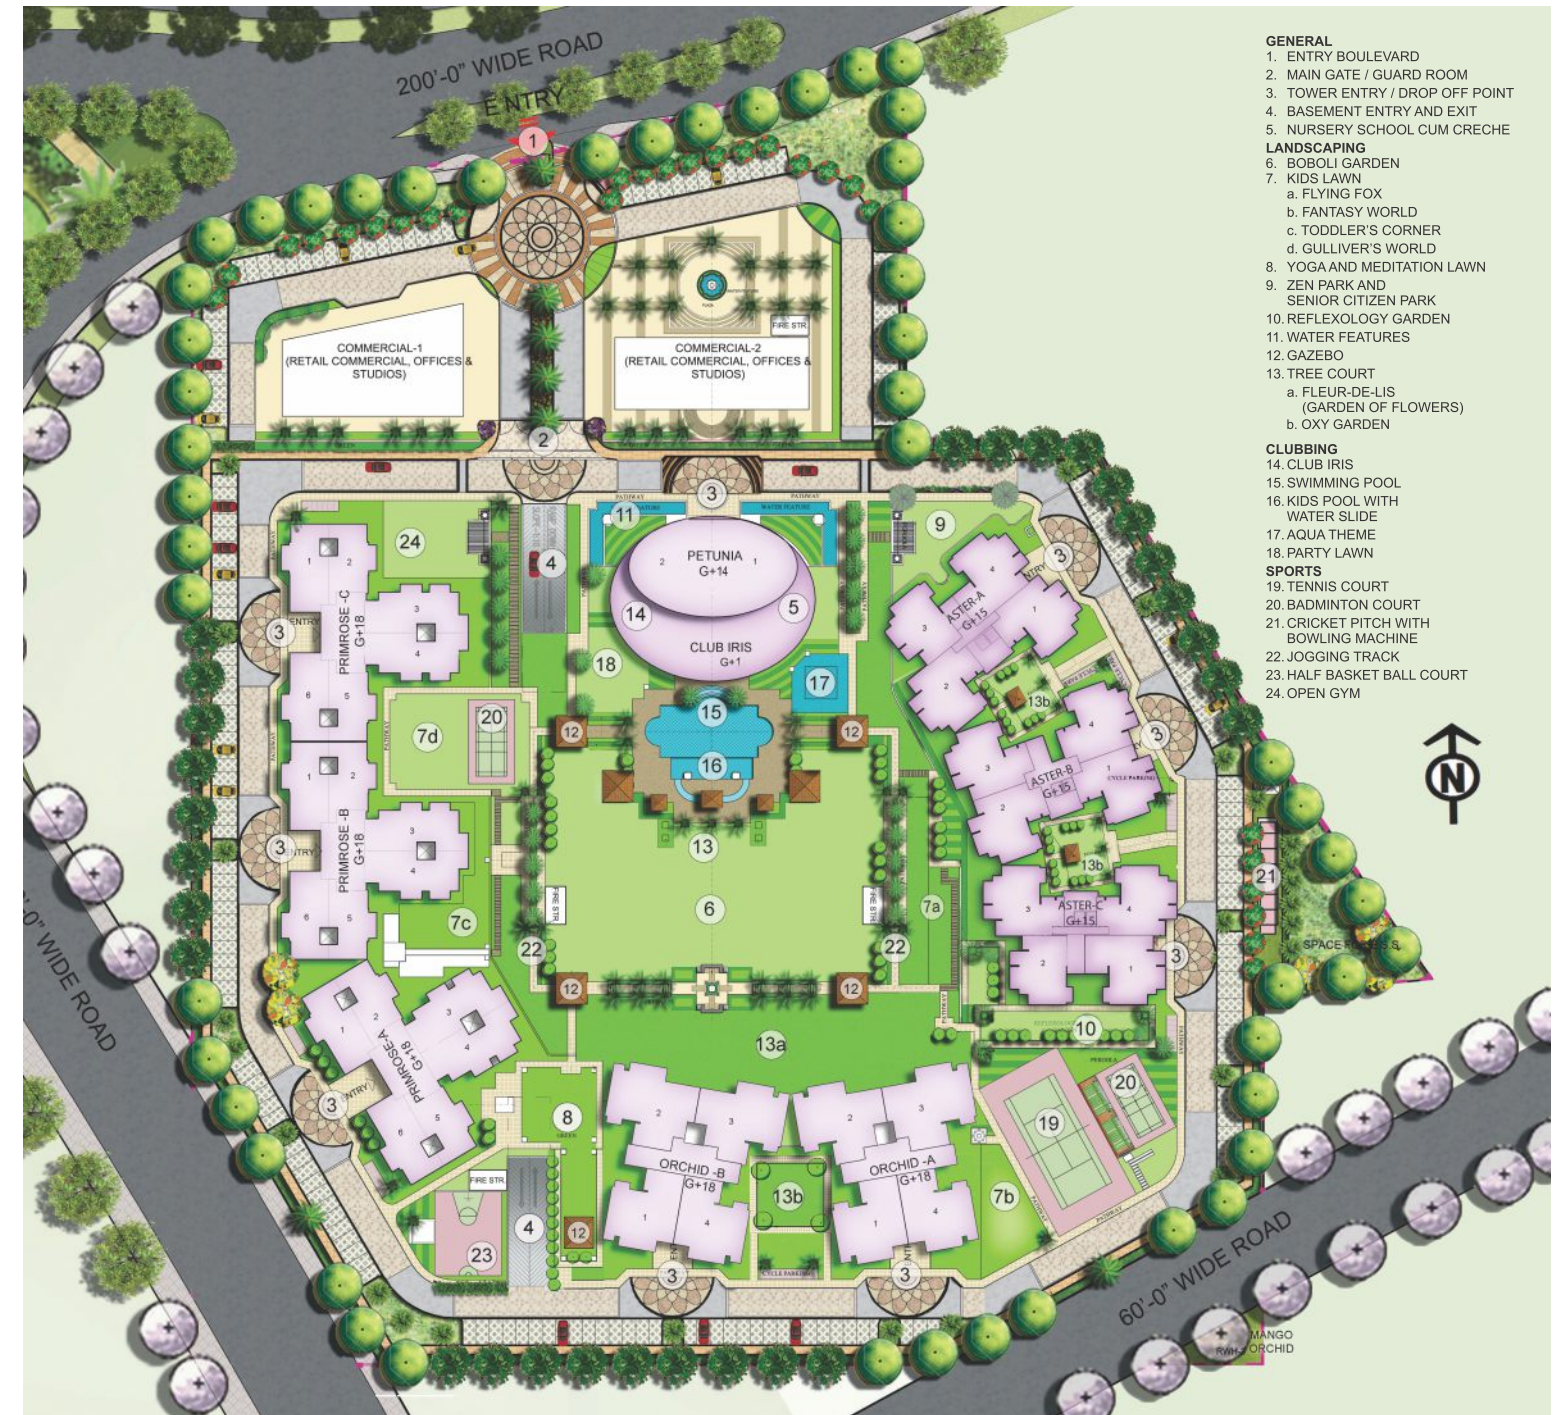

CLUB-IRIS CONVIVIAL CLUBBING... IS HERE

The Club IRIS at Florence Park will boast of eclectic assortment of pastimes, hobbies, activities and invigorating sports and fitness facilities, among other things. An Integrated Complex - including a Gymnasium, Semi-Olympic size Swimming Pool, Kids Pool with Water slides, Aqua Theme Area.

And for more Indoor Thrills - Pool Tables, Table Tennis, Cards Room, Carom and Chess, Restaurant cum Banquet, Dedicated Children Play area with VR, Video Games, Air Hockey etc., amongst others.

LANDSCAPED SITE PLAN... IS HERE

Specialized designer landscaping allows you uninterrupted, landscaped greenery, on the ground level. An assortment of scent gardens attracts butterflies and humming birds. There are also half basketball court, cricket pitch, badminton court, swing lawns, kids' lawns and a sprawling central park. Jogging Tracks and a large swimming pool will add further panache to the design of green clean living. Indeed, your home is thoughtfully ensconced within these tranquil environs and you have the window seat to the world's finest green views.